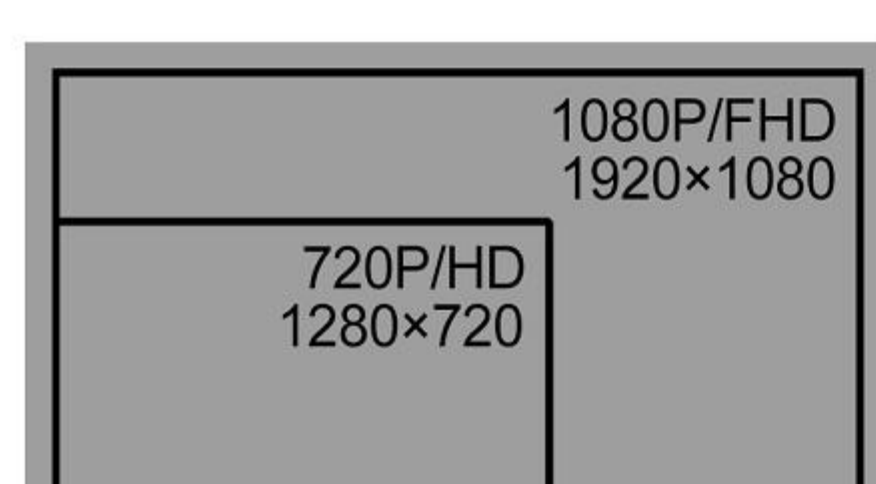

13.3 Inch IPS FHD Display

The all-in-one switcher with an integrated 13.3 inch FHD IPS screen and solid metal case. You can clearly view PVW, PGM with audio bar, multiviewer, clock and menu setting on the screen.

Multi-format & Scaler

Flexible to accept 6 input sources with different format and frame rate, with built-in scaler, PGM output can be scaled to 1080i and 1080p.