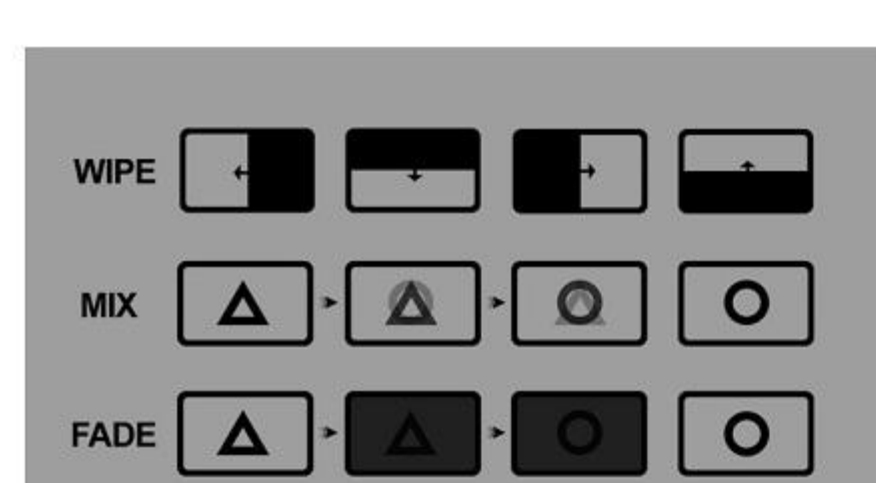

Transition Effects

Transition between PVW and PGM with WIPE / MIX / FADE effect through T-Bar & AUTO.